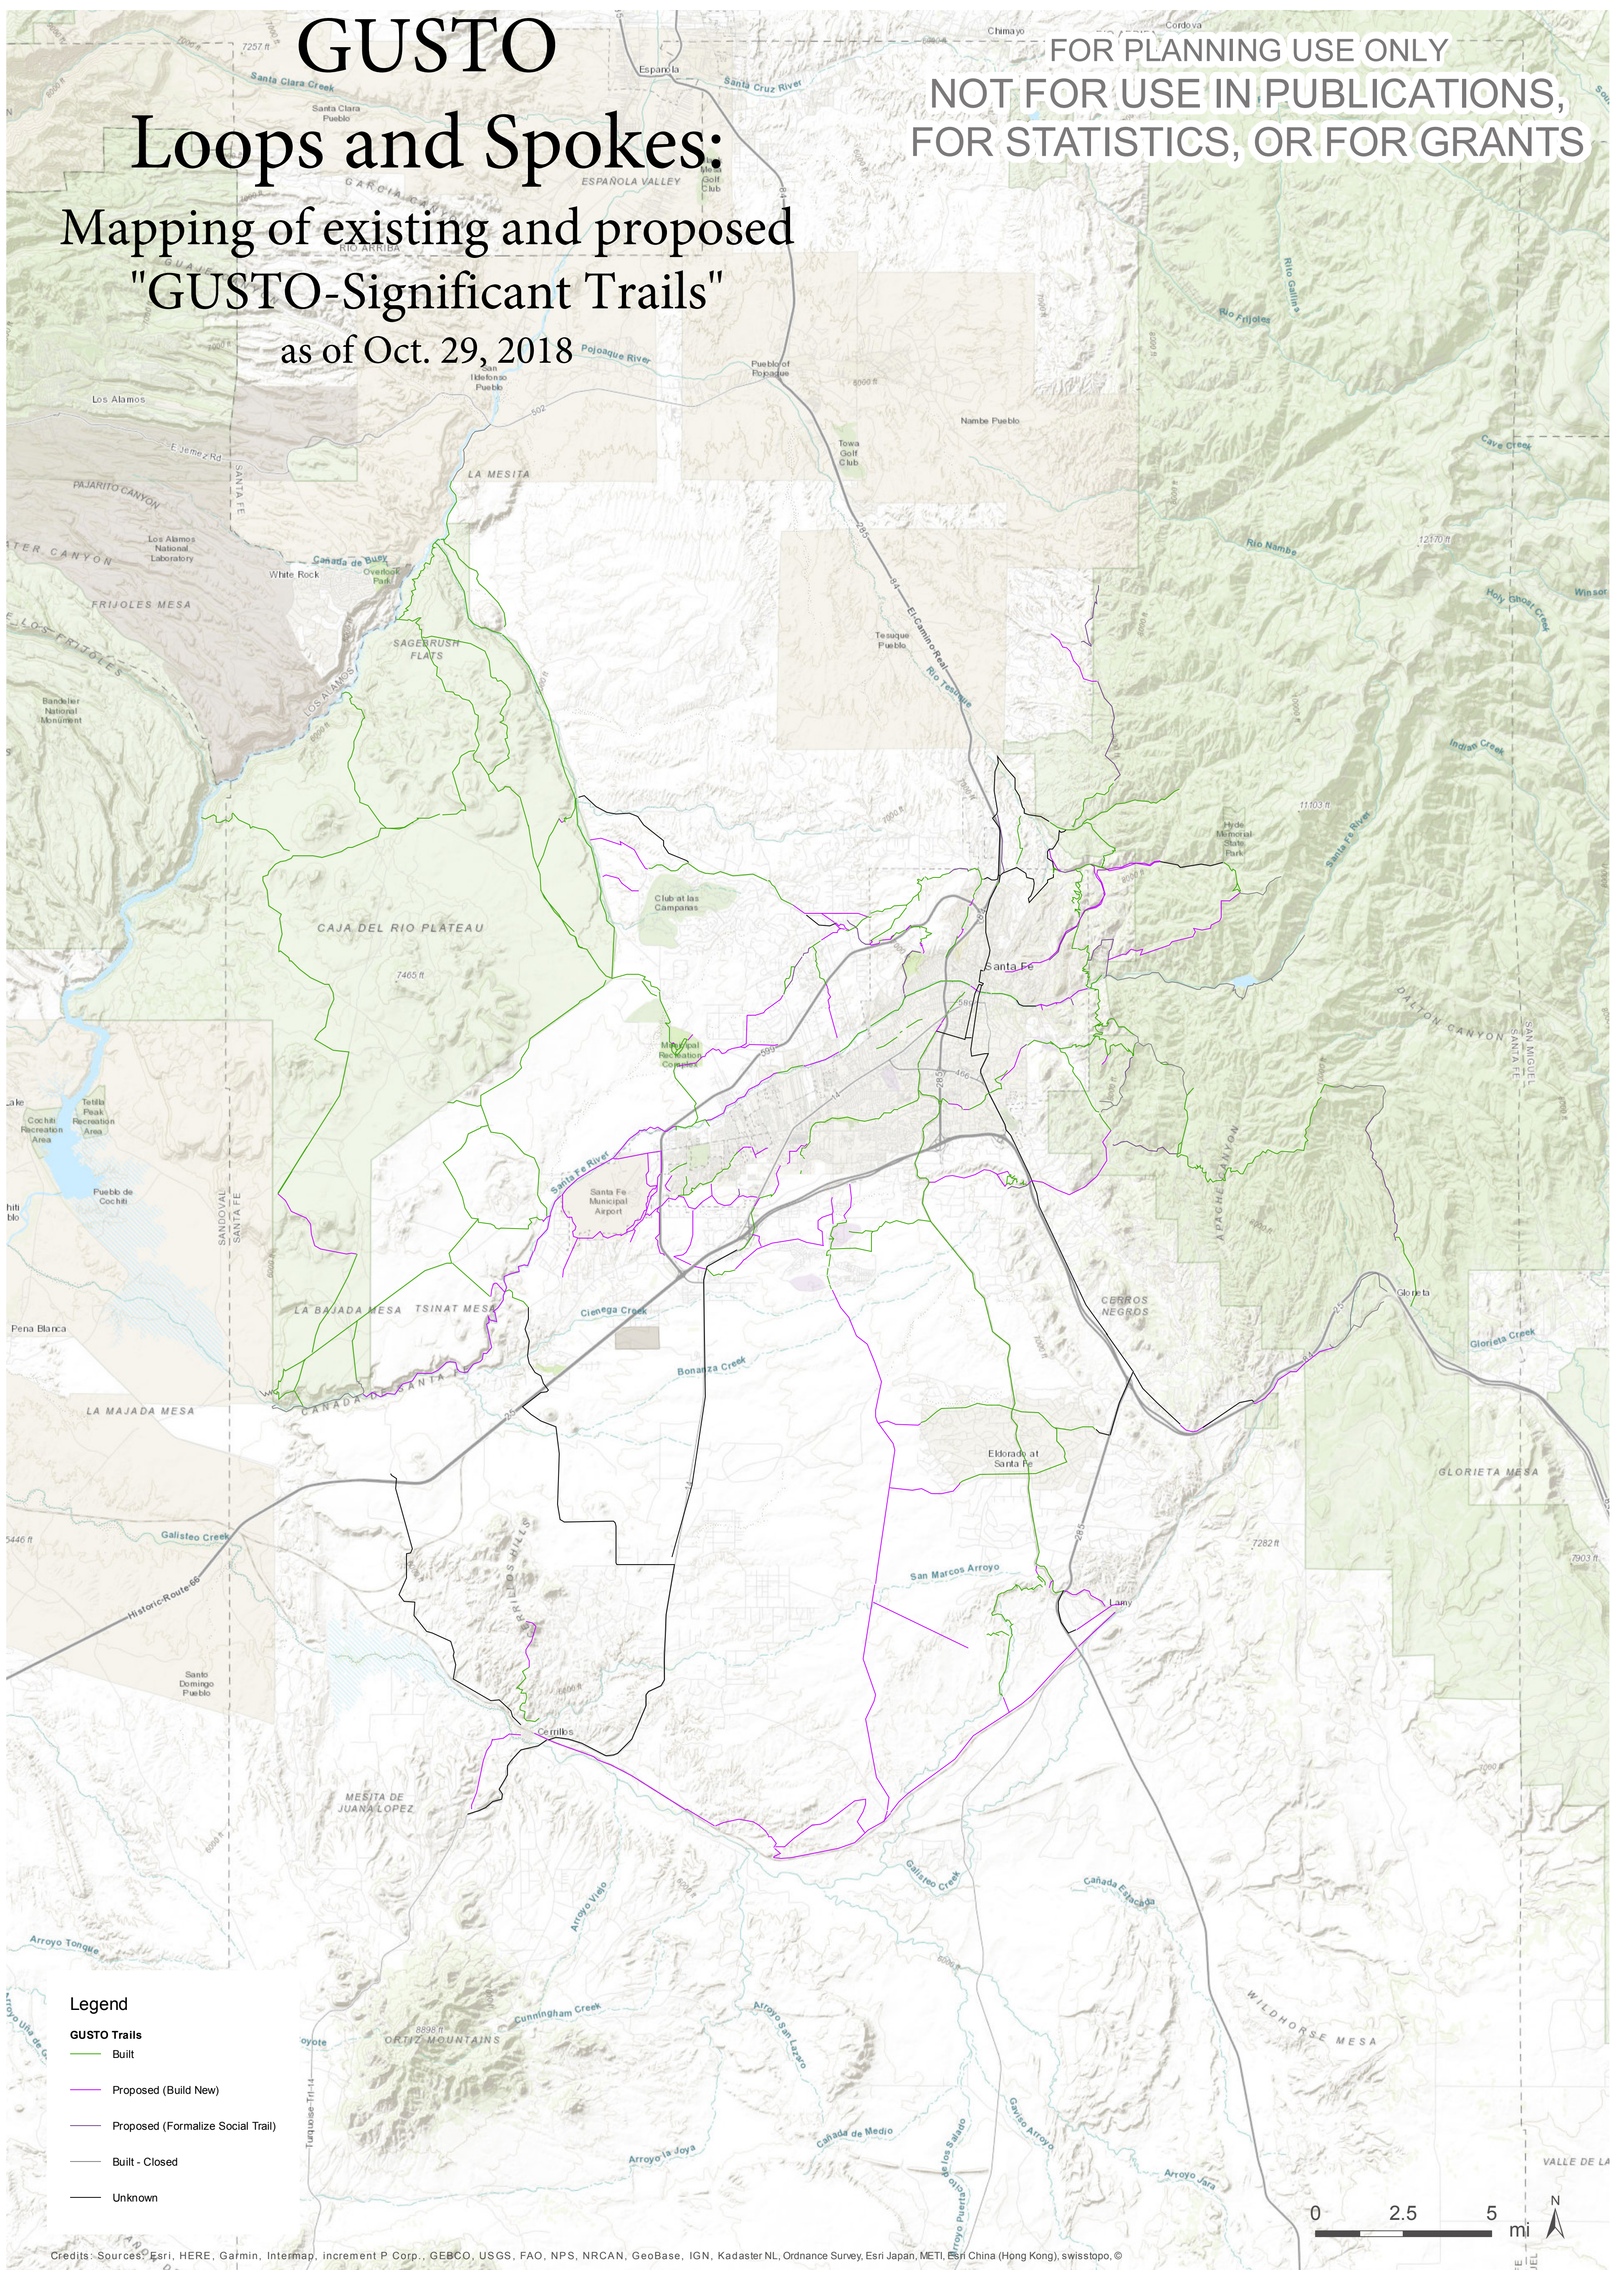

GUSTO

Loops and Spokes: Mapping of existing and proposed "GUSTO-Significant Trails" as of Oct. 29, 2018

FOR PLANNING USE ONLY
NOT FOR USE IN PUBLICATIONS,
FOR STATISTICS, OR FOR GRANTS

Santa Fe Trails Editing App

Created in ArcGIS Online for Organizations

October 29, 2018. Copyright © The Trust for Public Land. The Trust for Public Land and The Trust for Public Land logo are federally registered marks of The Trust for Public Land. Information on this map is provided for purposes of discussion and visualization only. www.tpl.org

THE TRUST
FOR
PUBLIC
LAND