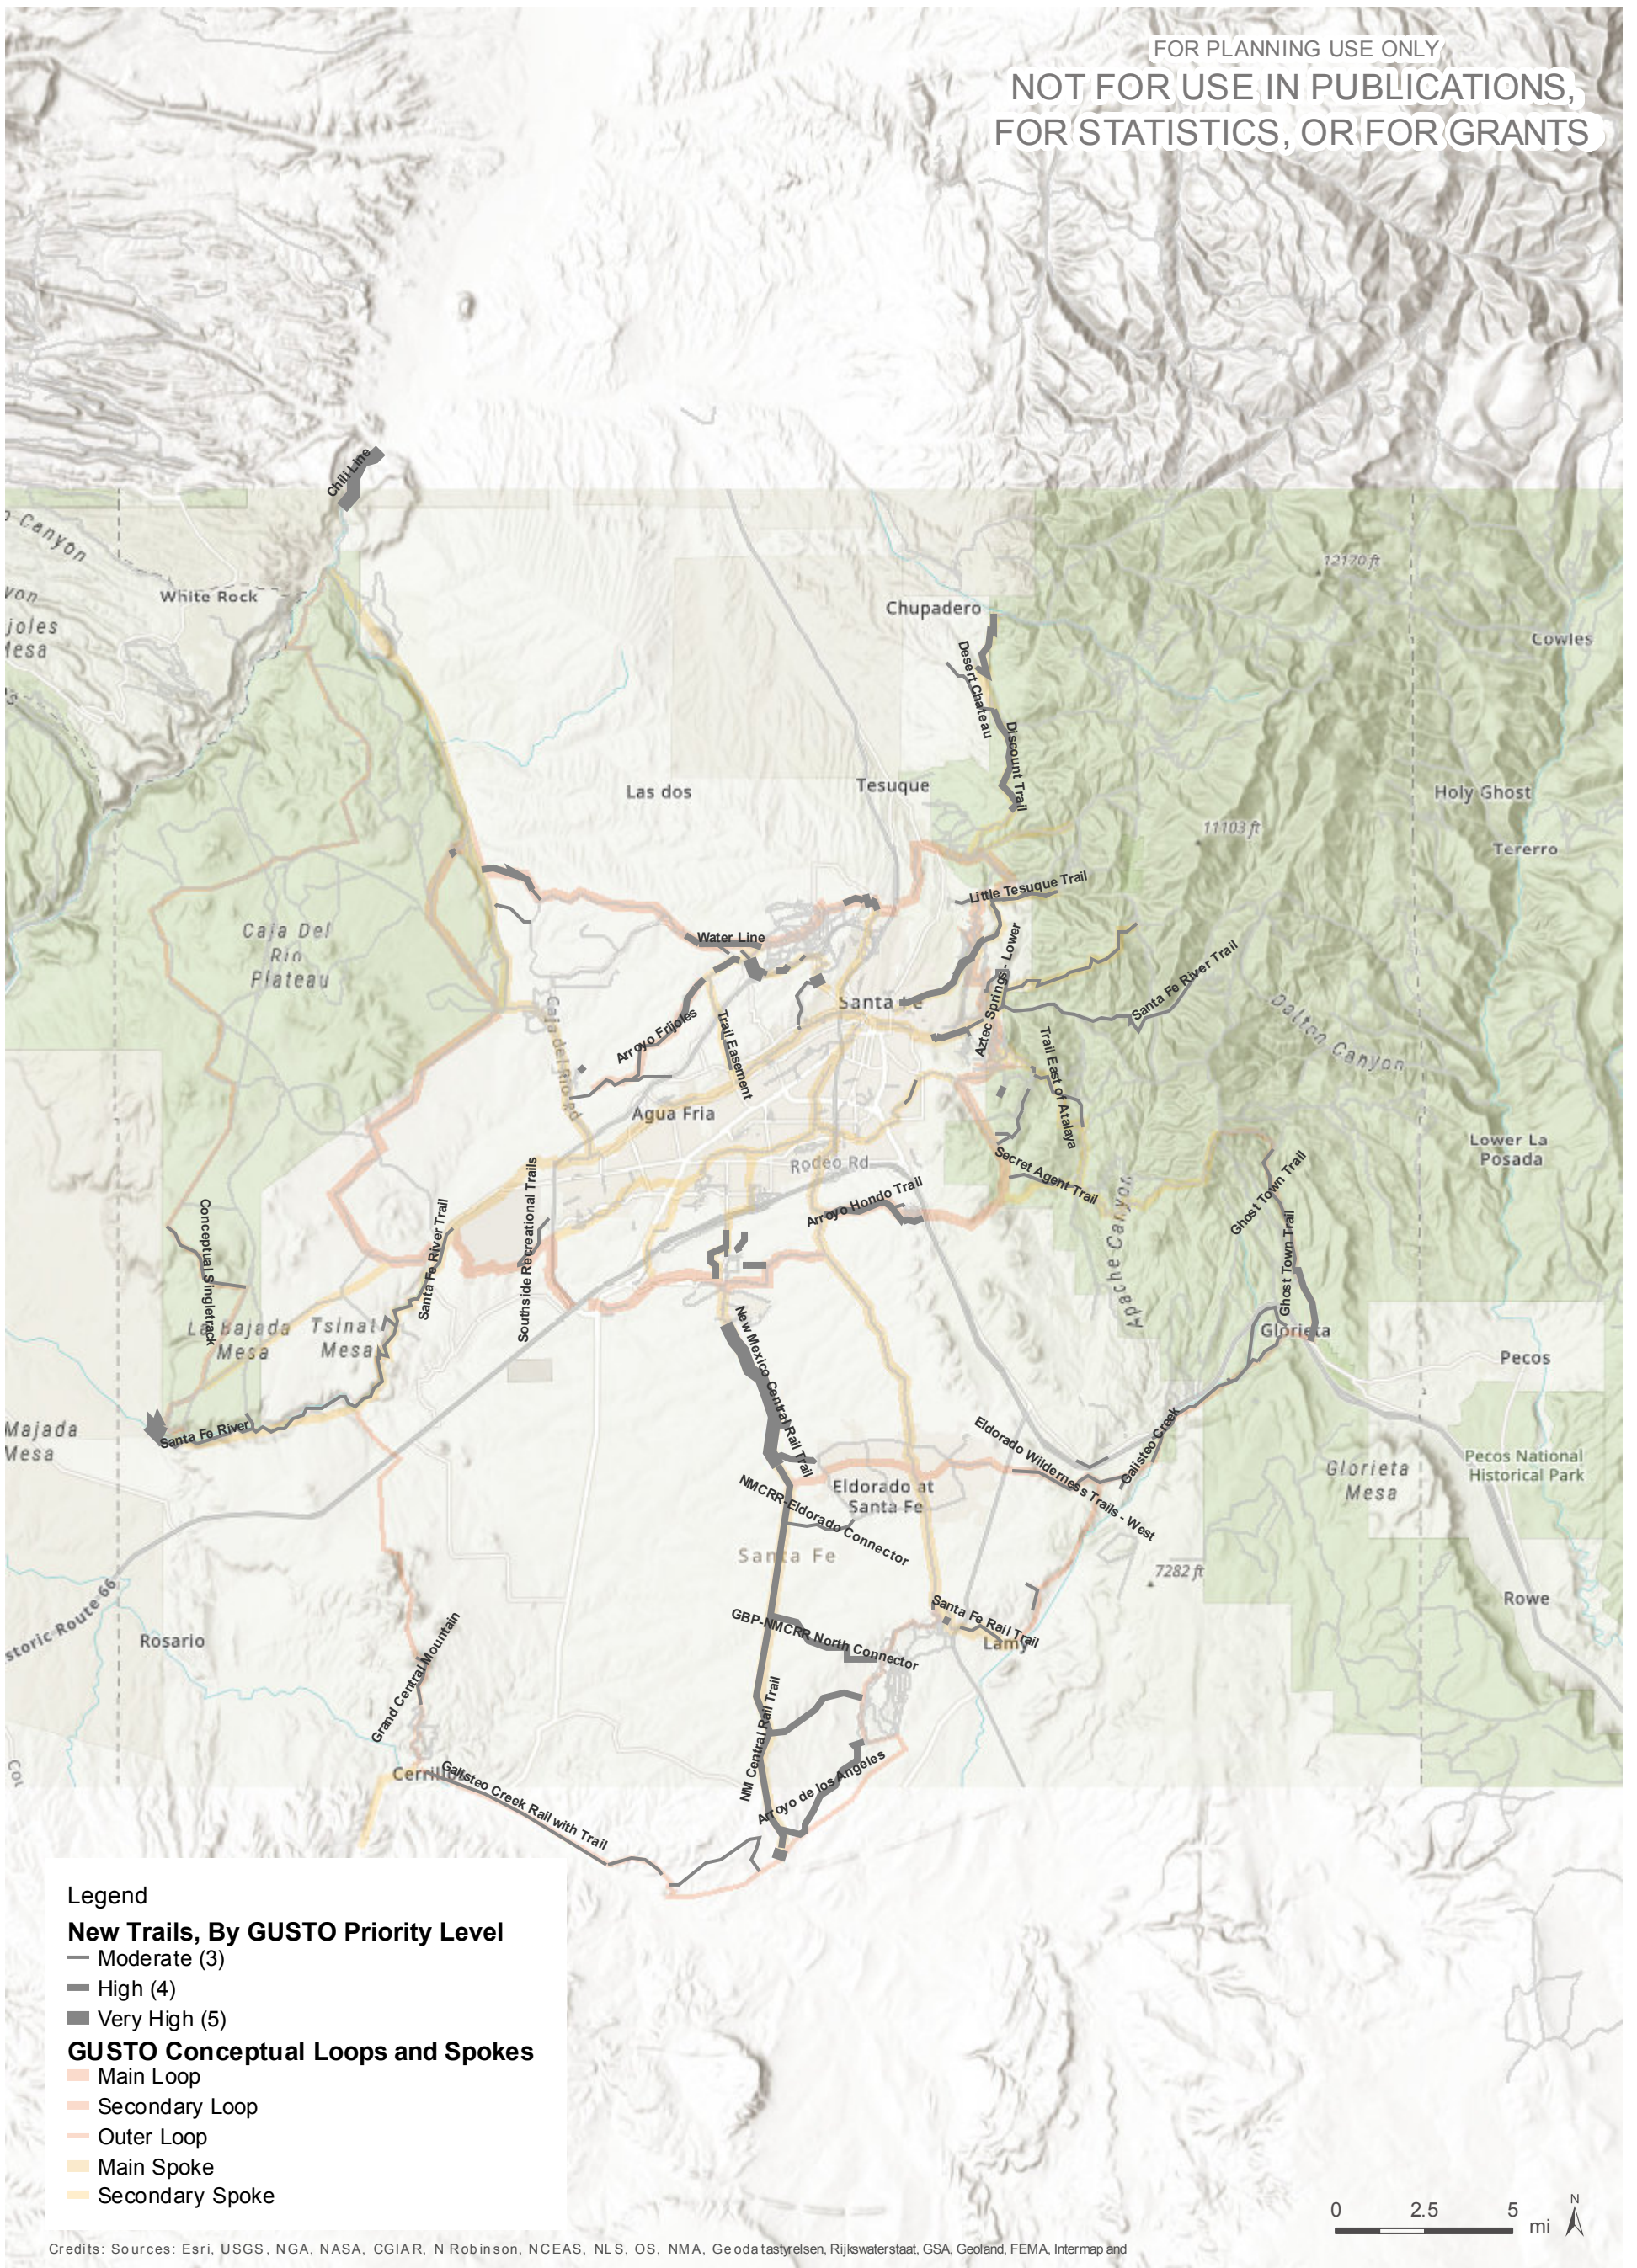

FOR PLANNING USE ONLY
 NOT FOR USE IN PUBLICATIONS,
 FOR STATISTICS, OR FOR GRANTS

GUSTO: Top Three Priority Levels for New Trails

Created in ArcGIS Online for Organizations

March 29, 2019. Copyright © The Trust for Public Land. The Trust for Public Land and The Trust for Public Land logo are federally registered marks of The Trust for Public Land. Information on this map is provided for purposes of discussion and visualization only. www.tpl.org

Santa Fe Conservation Trust

THE TRUST FOR PUBLIC LAND