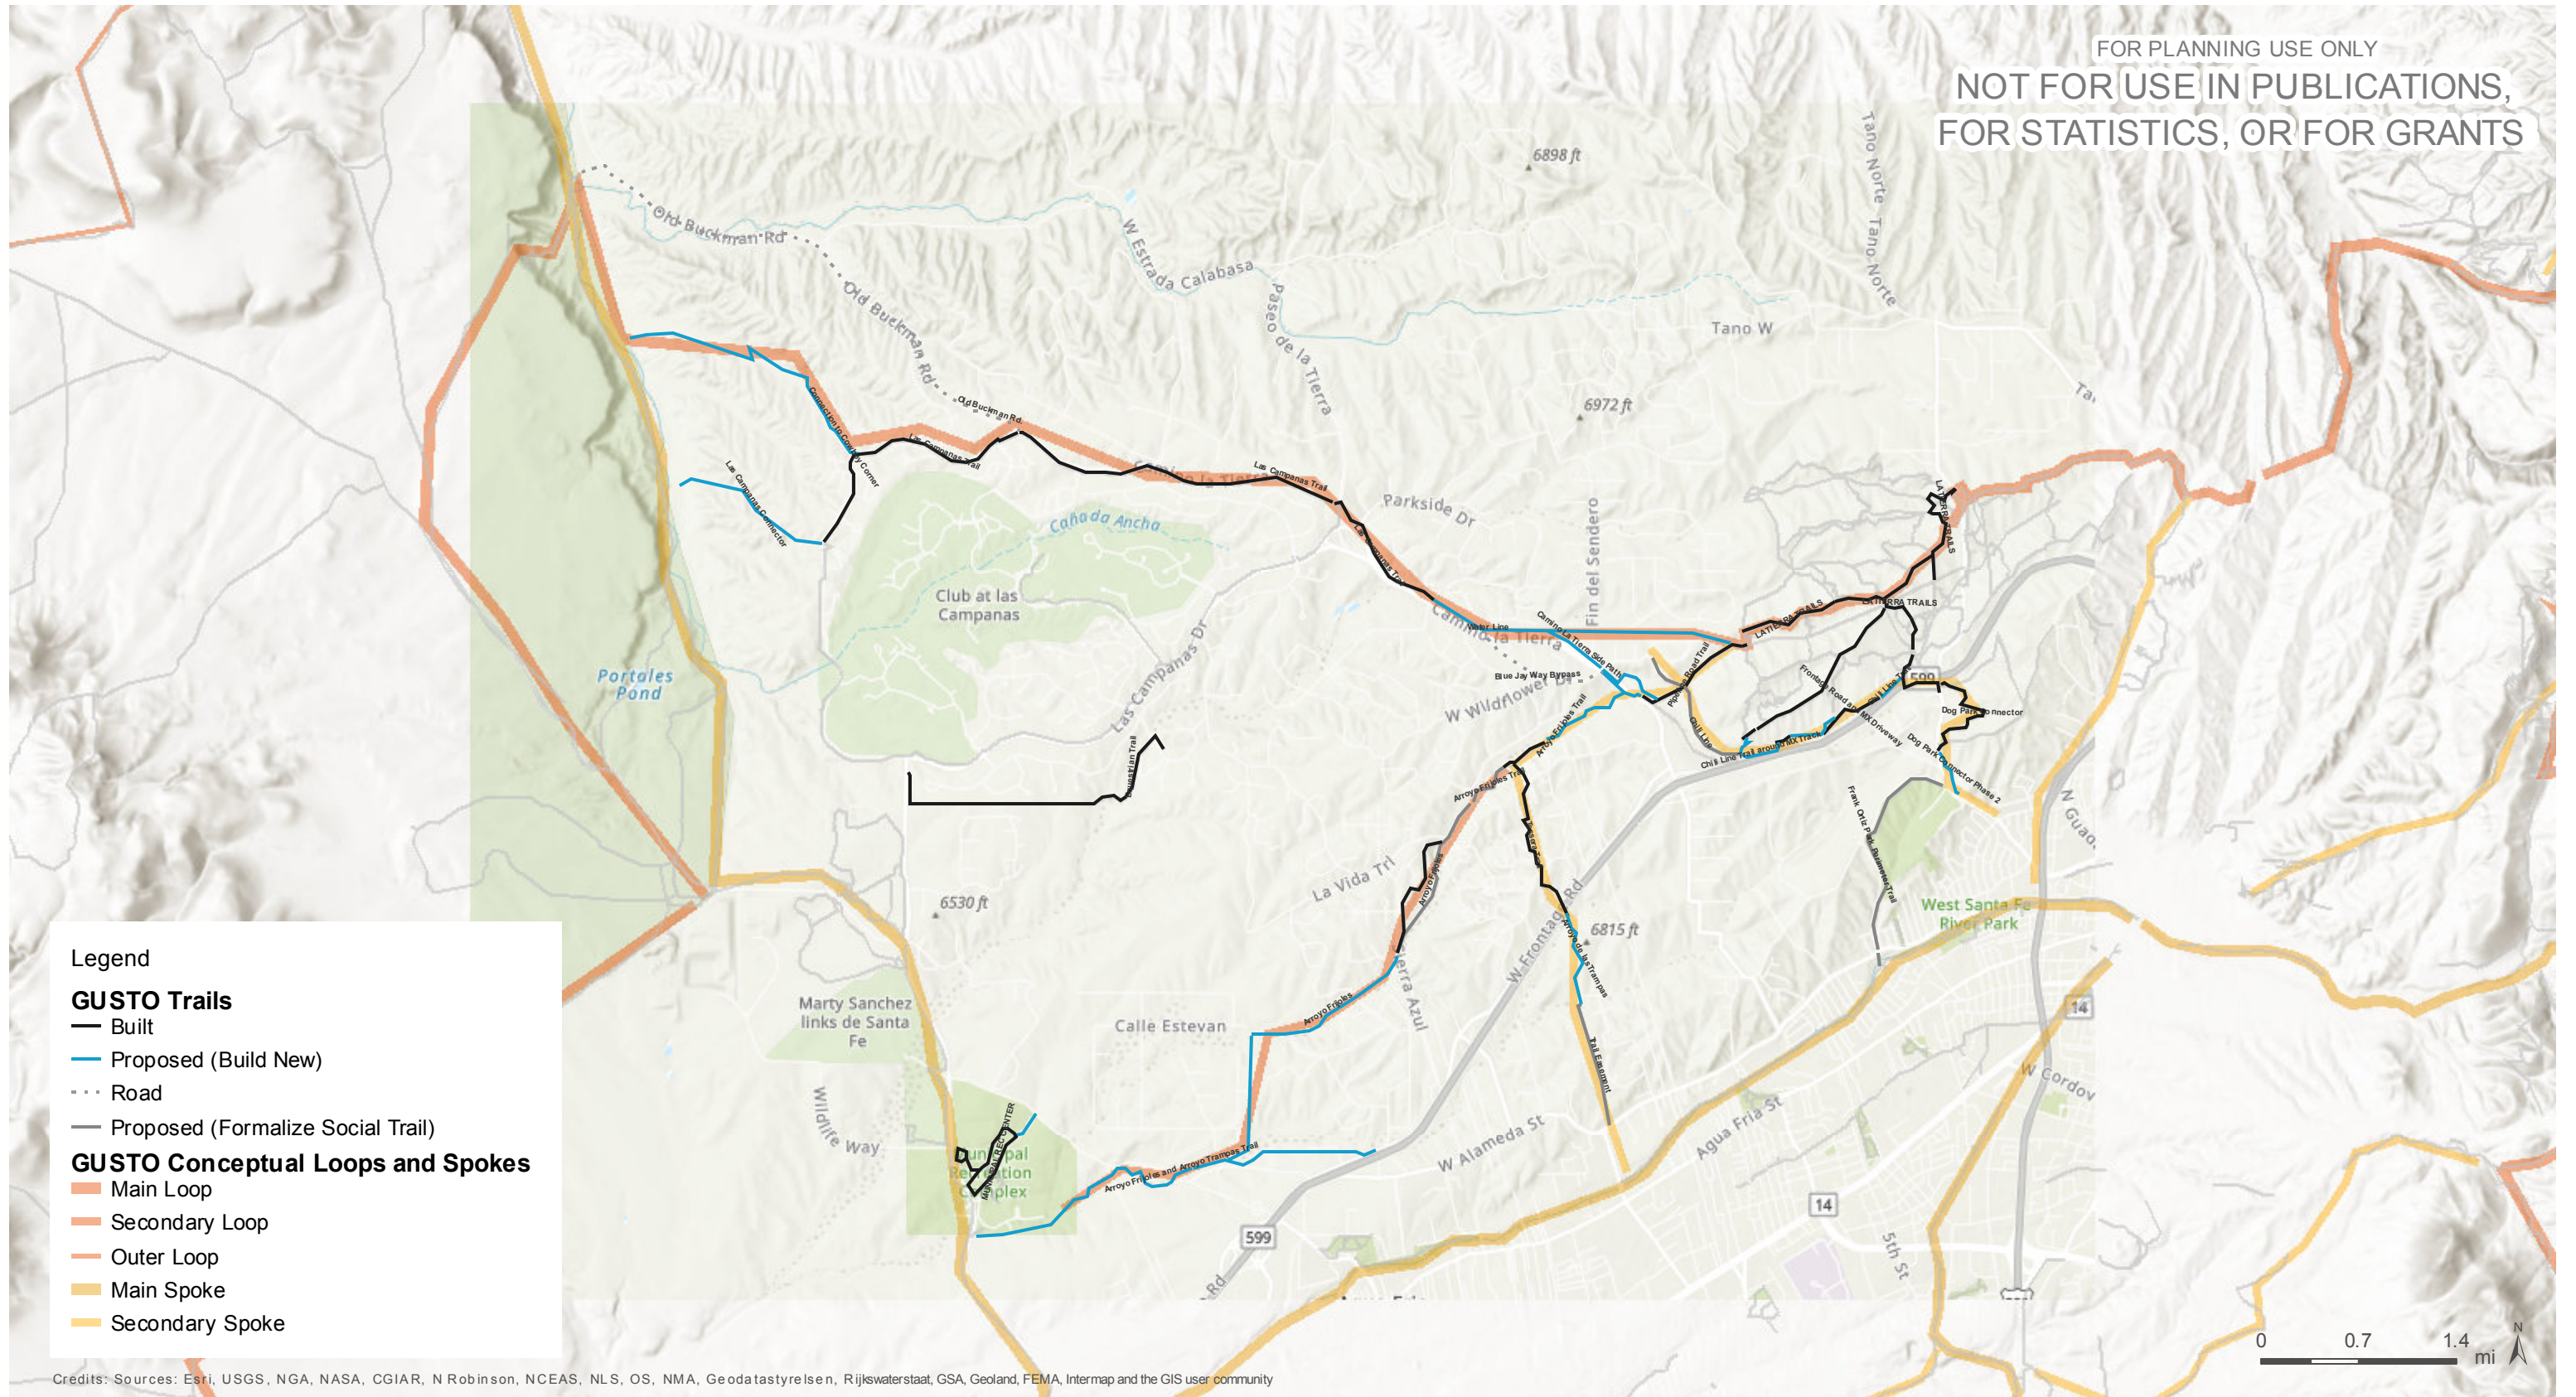

FOR PLANNING USE ONLY
 NOT FOR USE IN PUBLICATIONS,
 FOR STATISTICS, OR FOR GRANTS

GUSTO Study Area 7: Camino Real Trail (Caja del Rio) to La Tierra Trails

Created in ArcGIS Online for Organizations

March 28, 2019. Copyright © The Trust for Public Land. The Trust for Public Land and The Trust for Public Land logo are federally registered marks of The Trust for Public Land. Information on this map is provided for purposes of discussion and visualization only. www.tpl.org

Santa Fe Conservation Trust