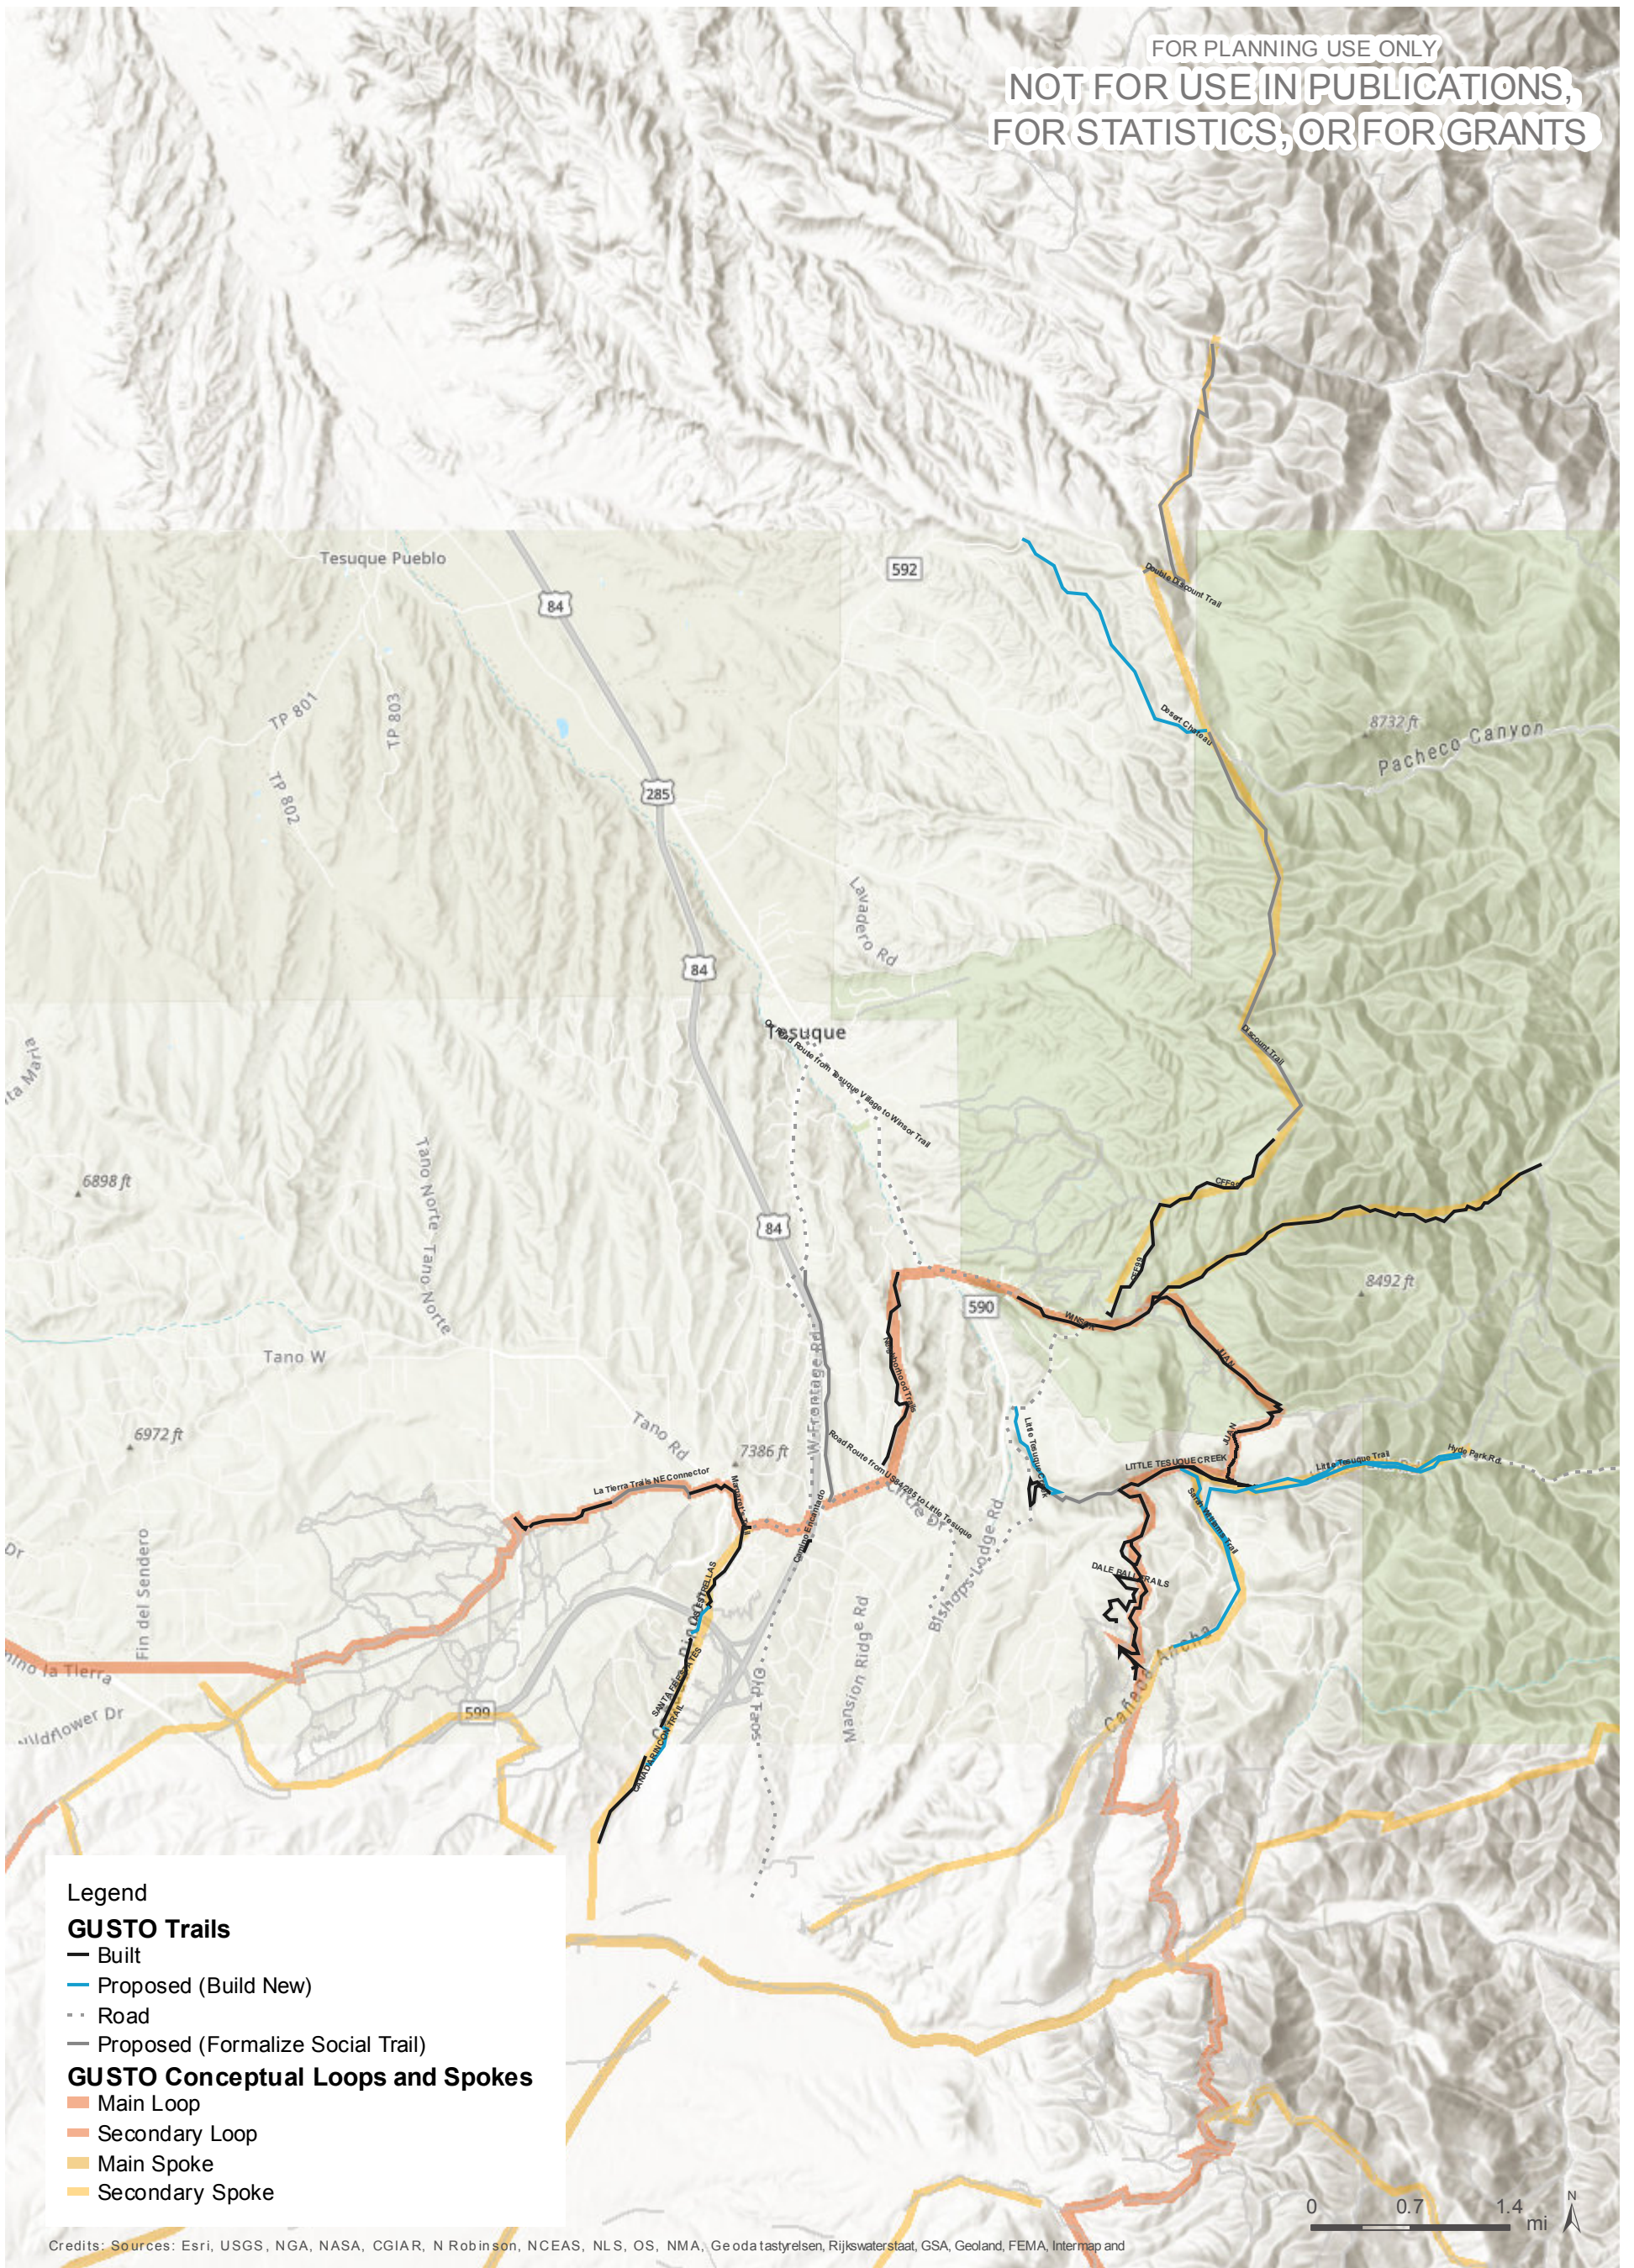

FOR PLANNING USE ONLY
 NOT FOR USE IN PUBLICATIONS,
 FOR STATISTICS, OR FOR GRANTS

GUSTO Study Area 8: La Tierra Trails to Dale Ball Trails

Created in ArcGIS Online for Organizations

March 28, 2019. Copyright © The Trust for Public Land. The Trust for Public Land and The Trust for Public Land logo are federally registered marks of The Trust for Public Land. Information on this map is provided for purposes of discussion and visualization only. www.tpl.org

Santa Fe Conservation Trust

THE TRUST
 FOR
 PUBLIC
 LAND