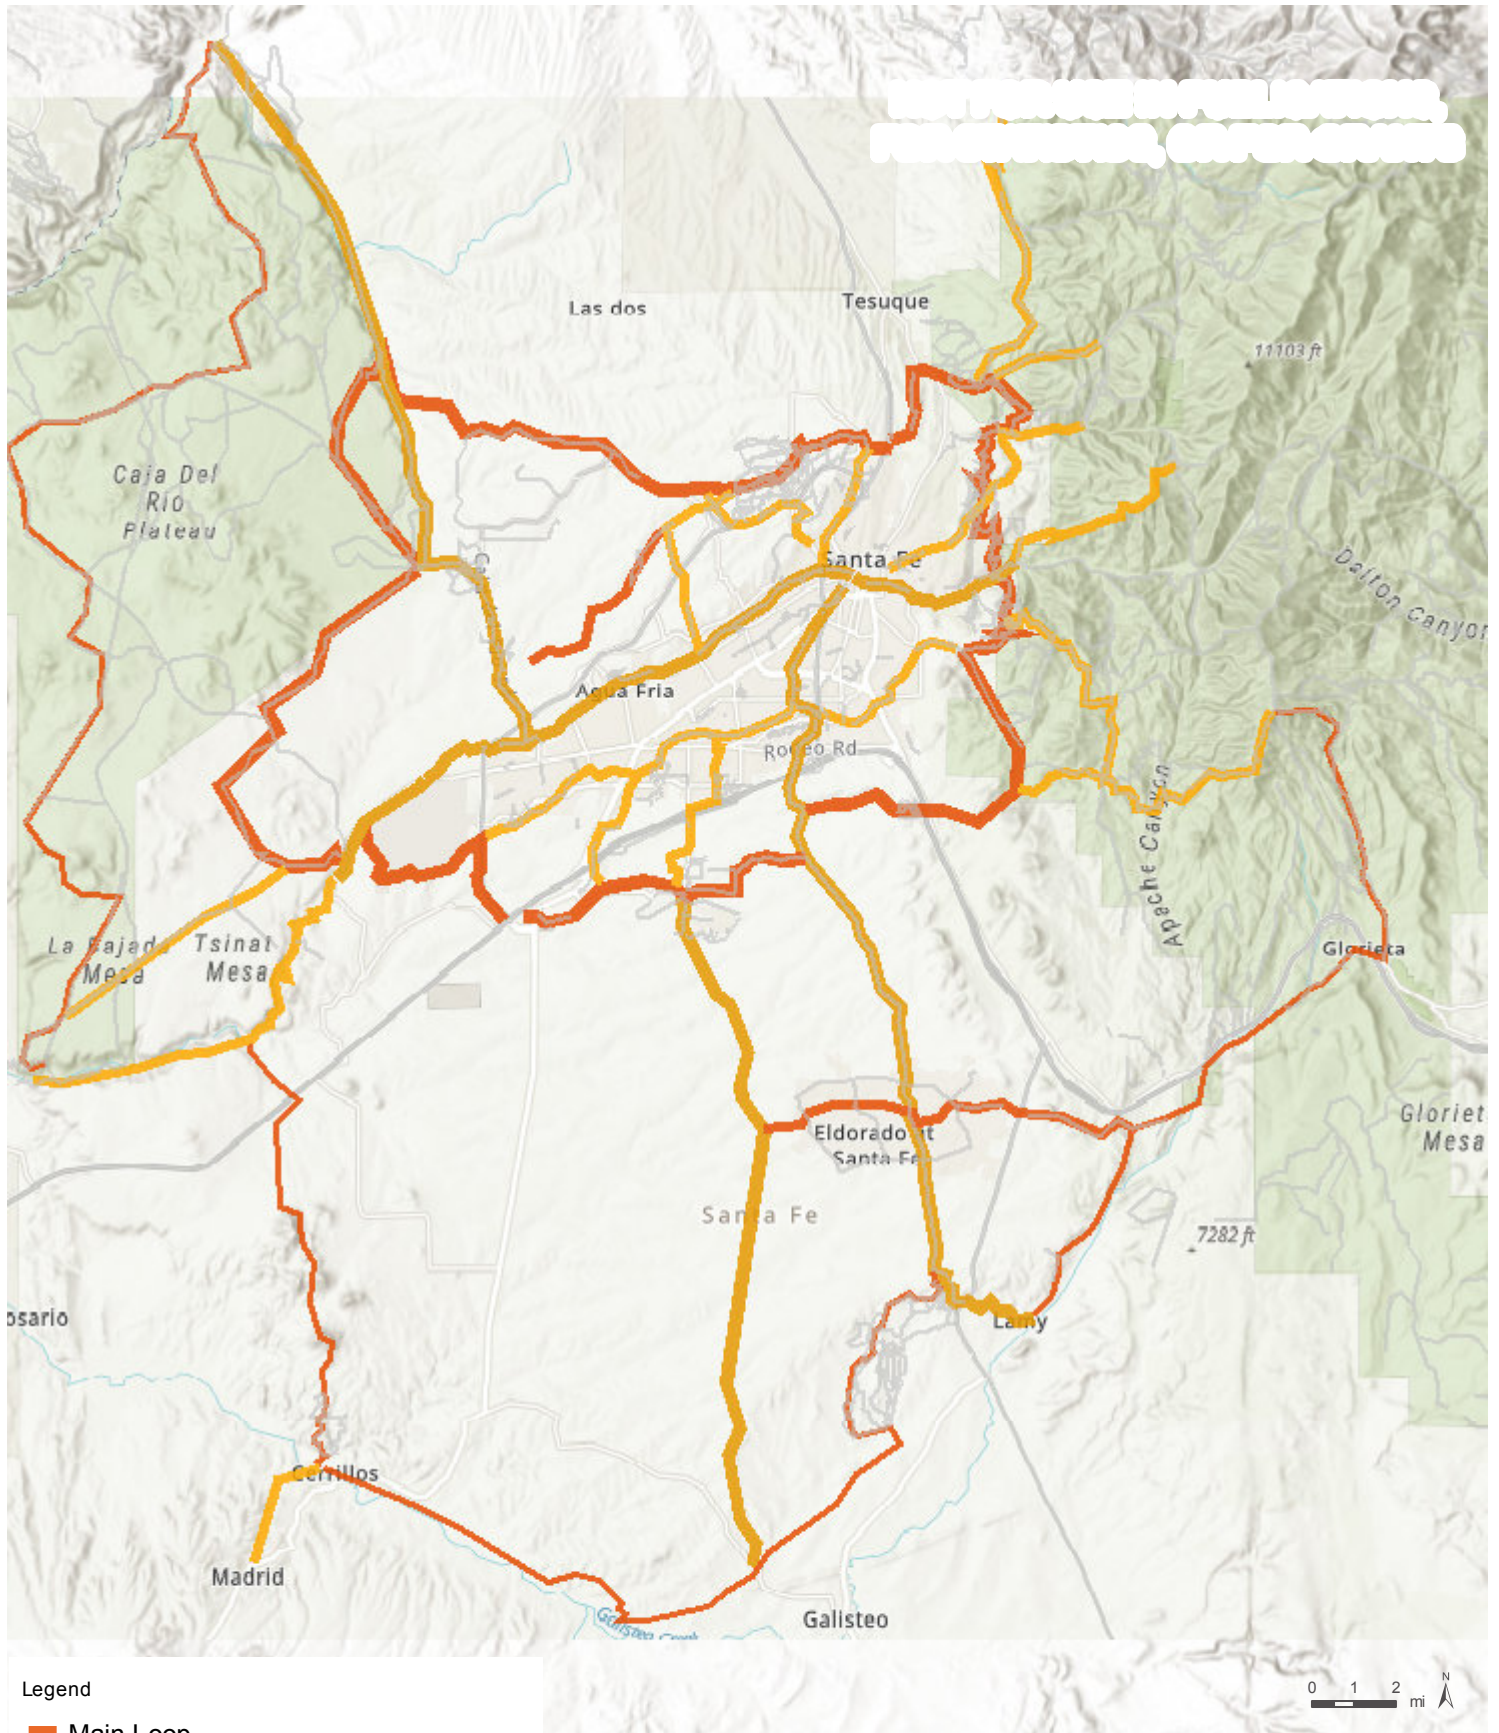

THE TRUST FOR PUBLIC LAND CONCEPTUAL, VISUALIZATION

Legend

- Main Loop
- Secondary Loop
- Outer Loop
- Main Spoke
- Secondary Spoke

GUSTO Conceptual Loops and Spokes

Created in ArcGIS Online for Organizations

June 21, 2019. Copyright © The Trust for Public Land. The Trust for Public Land and The Trust for Public Land logo are federally registered marks of The Trust for Public Land. Information on this map is provided for purposes of discussion and visualization only. www.tpl.org