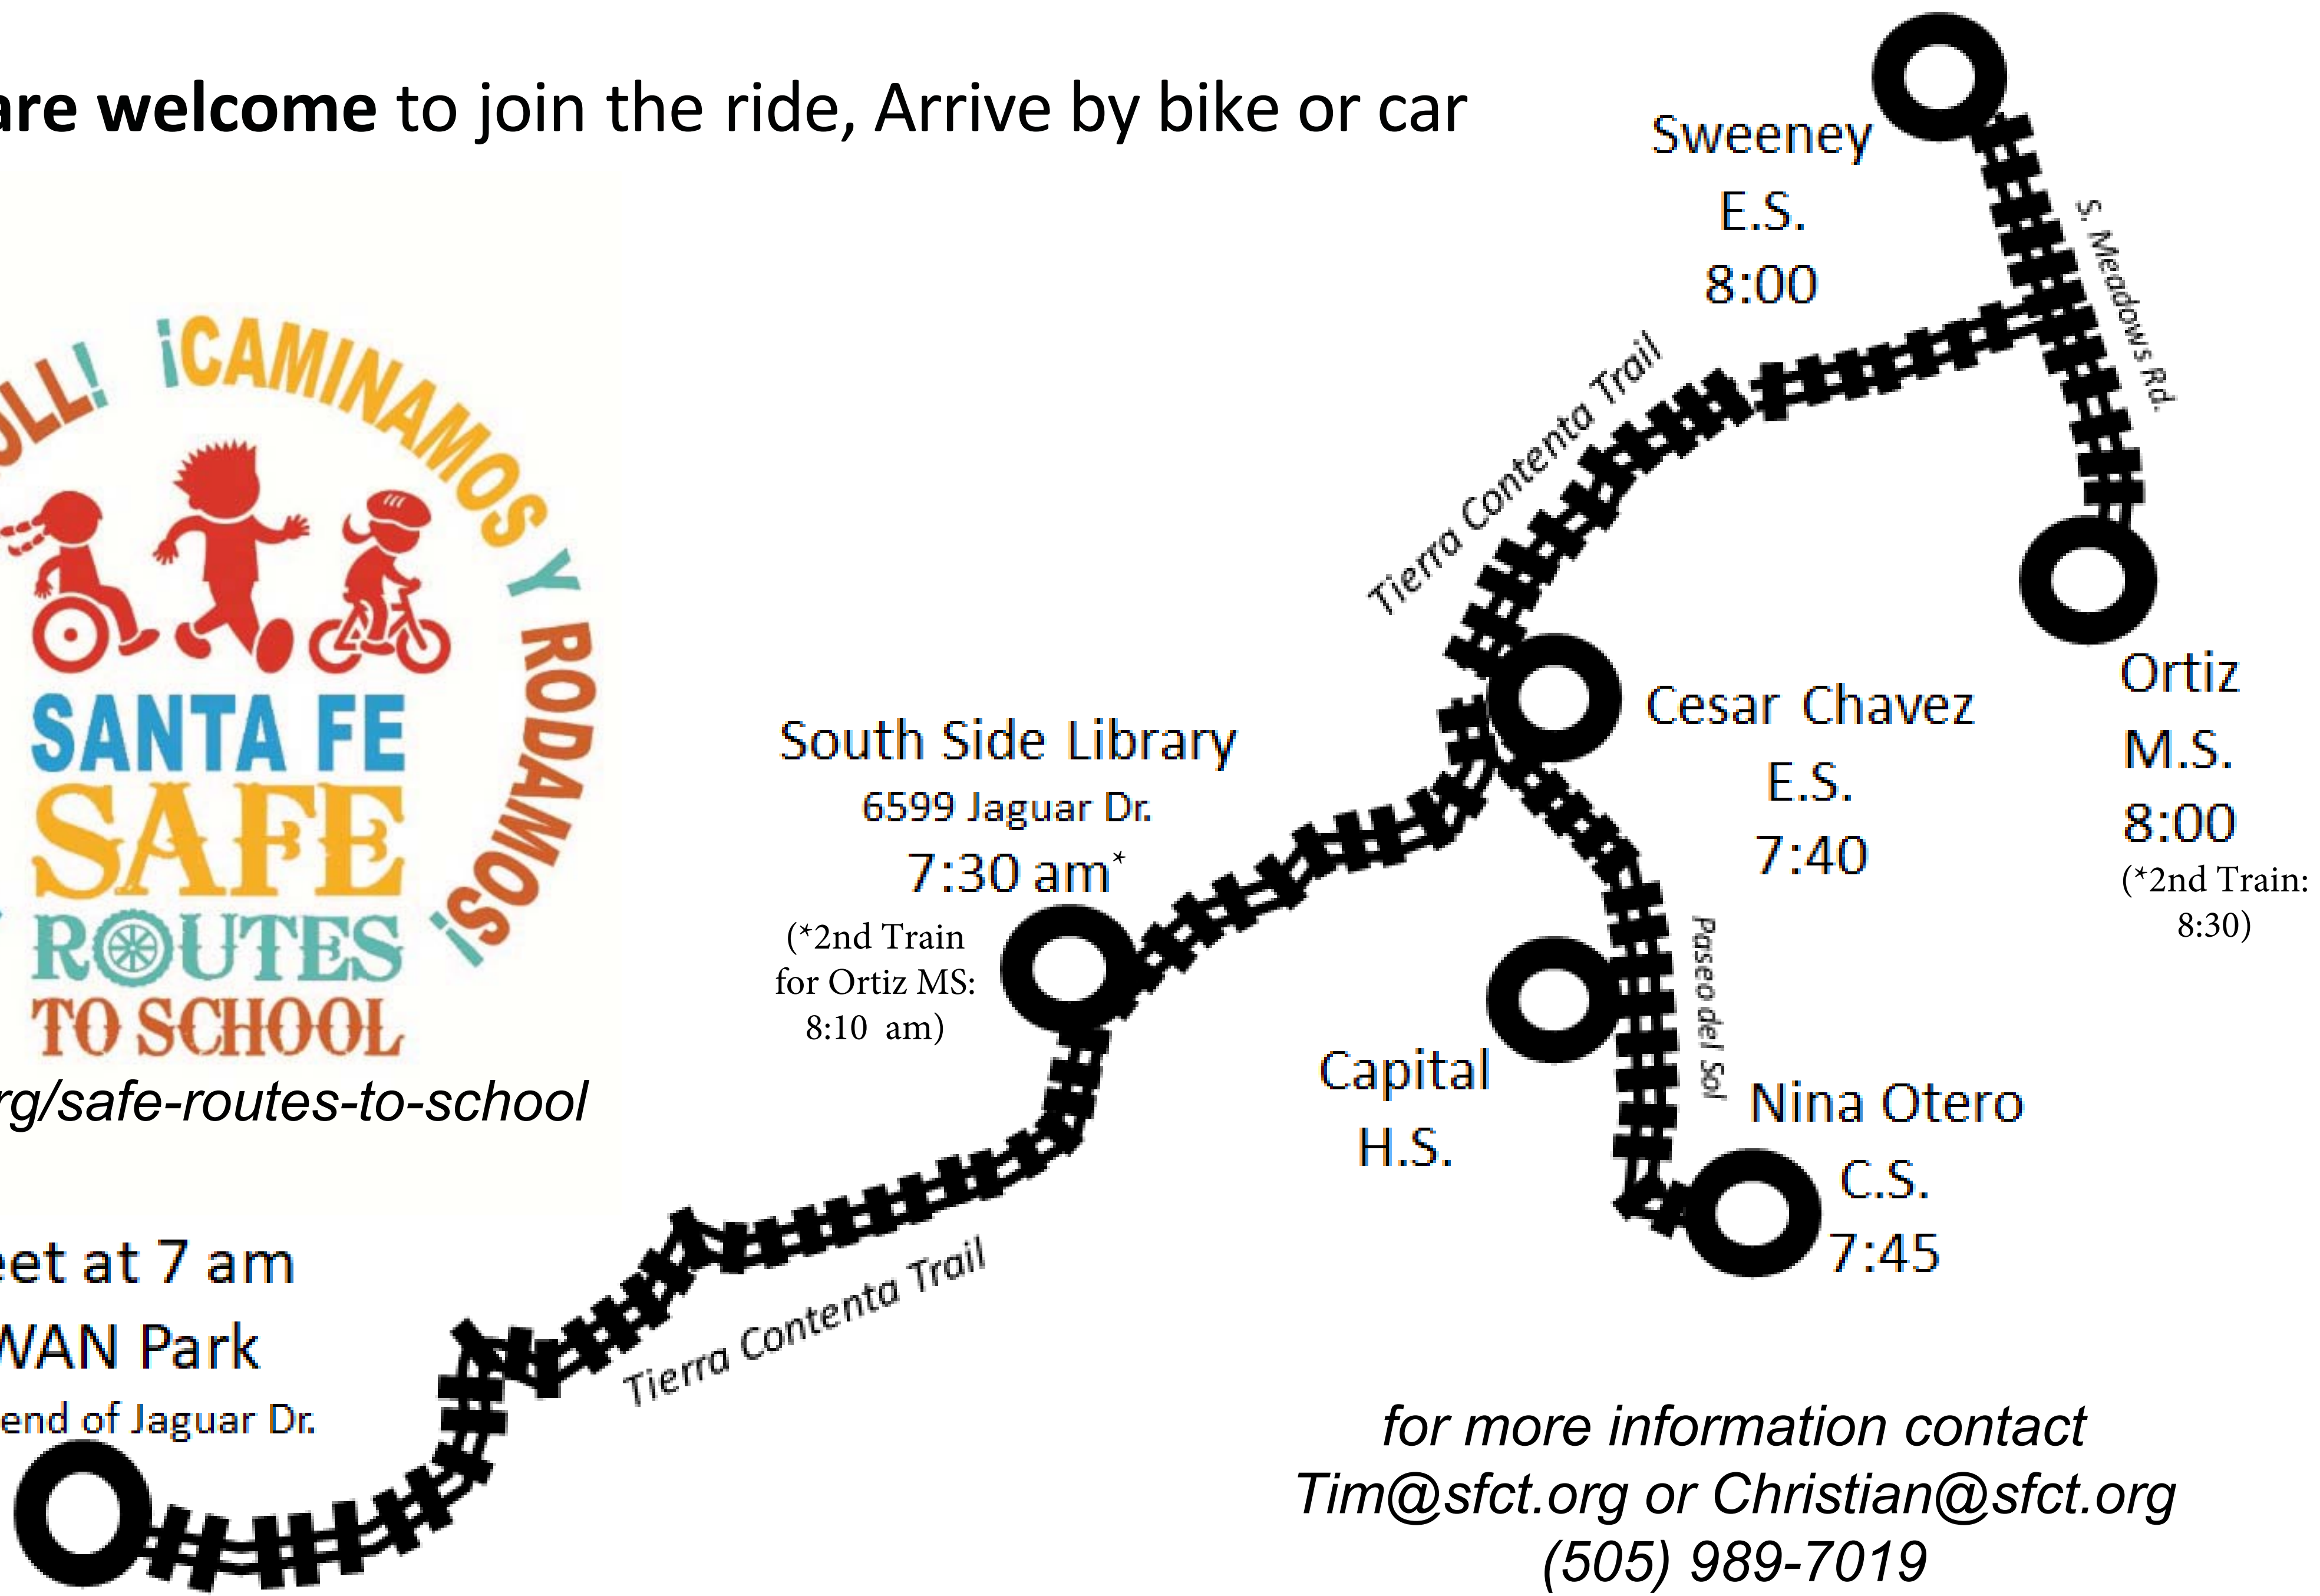

Walk & Roll to School Day

Día para Caminar & Rodar a la Escuela

Bike Train:

Arroyo Route

Tues., May 3, 2022

Routes of up to two miles to FIVE (5) SFPS schools
Meet at SWAN Park at 7 am to depart at 7:10 am
or join at Santa Fe Library, Southside Branch, at 7:30 am

Families are welcome to join the ride, Arrive by bike or car

sfct.org/safe-routes-to-school

Meet at 7 am
SWAN Park
West end of Jaguar Dr.

Depart at 7:10

for more information contact
Tim@sfct.org or Christian@sfct.org
(505) 989-7019