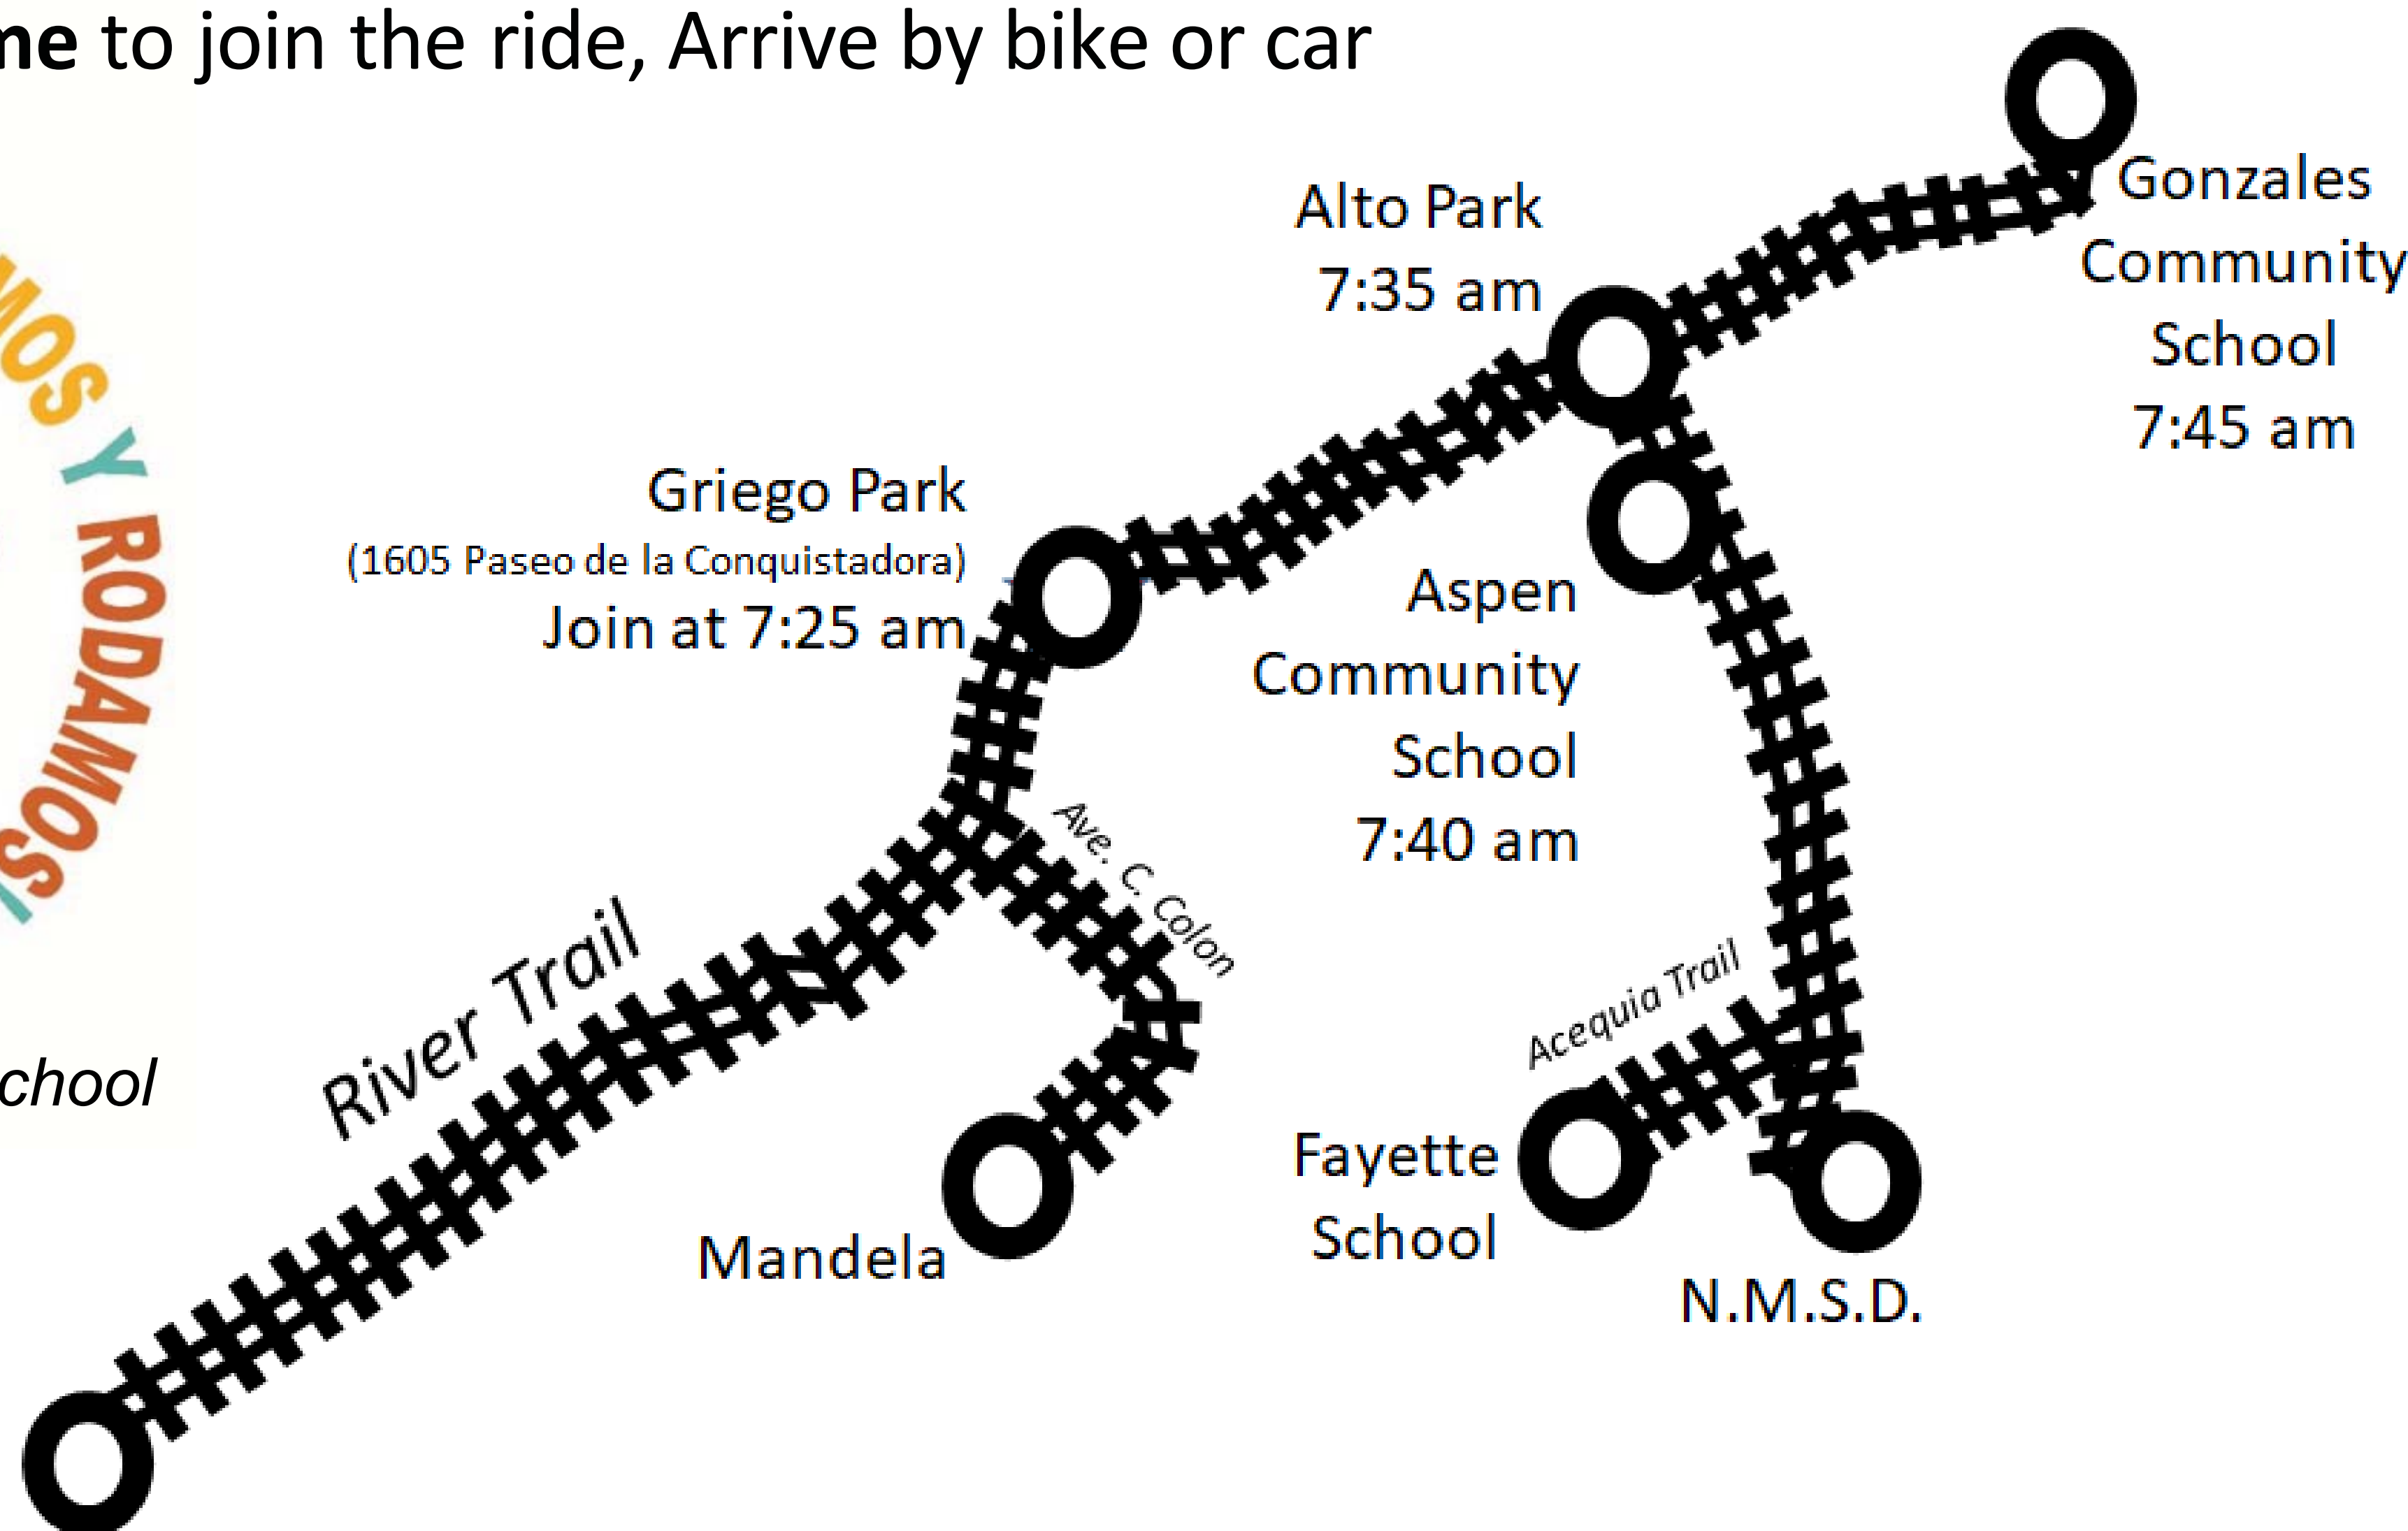

Walk & Roll to School Day

Día para Caminar & Rodar a la Escuela

Bike Train: River Route

Thurs., May 5, 2022

Cruise up the River to One of Five Schools
Meet at Frenchy's Field at 7 am to depart at 7:10 am
or join at Griego Park at 7:25 or Alto Park at 7:35

Families are welcome to join the ride, Arrive by bike or car

for more information contact
Tim@sfct.org or Christian@sfct.org
(505) 989-7019