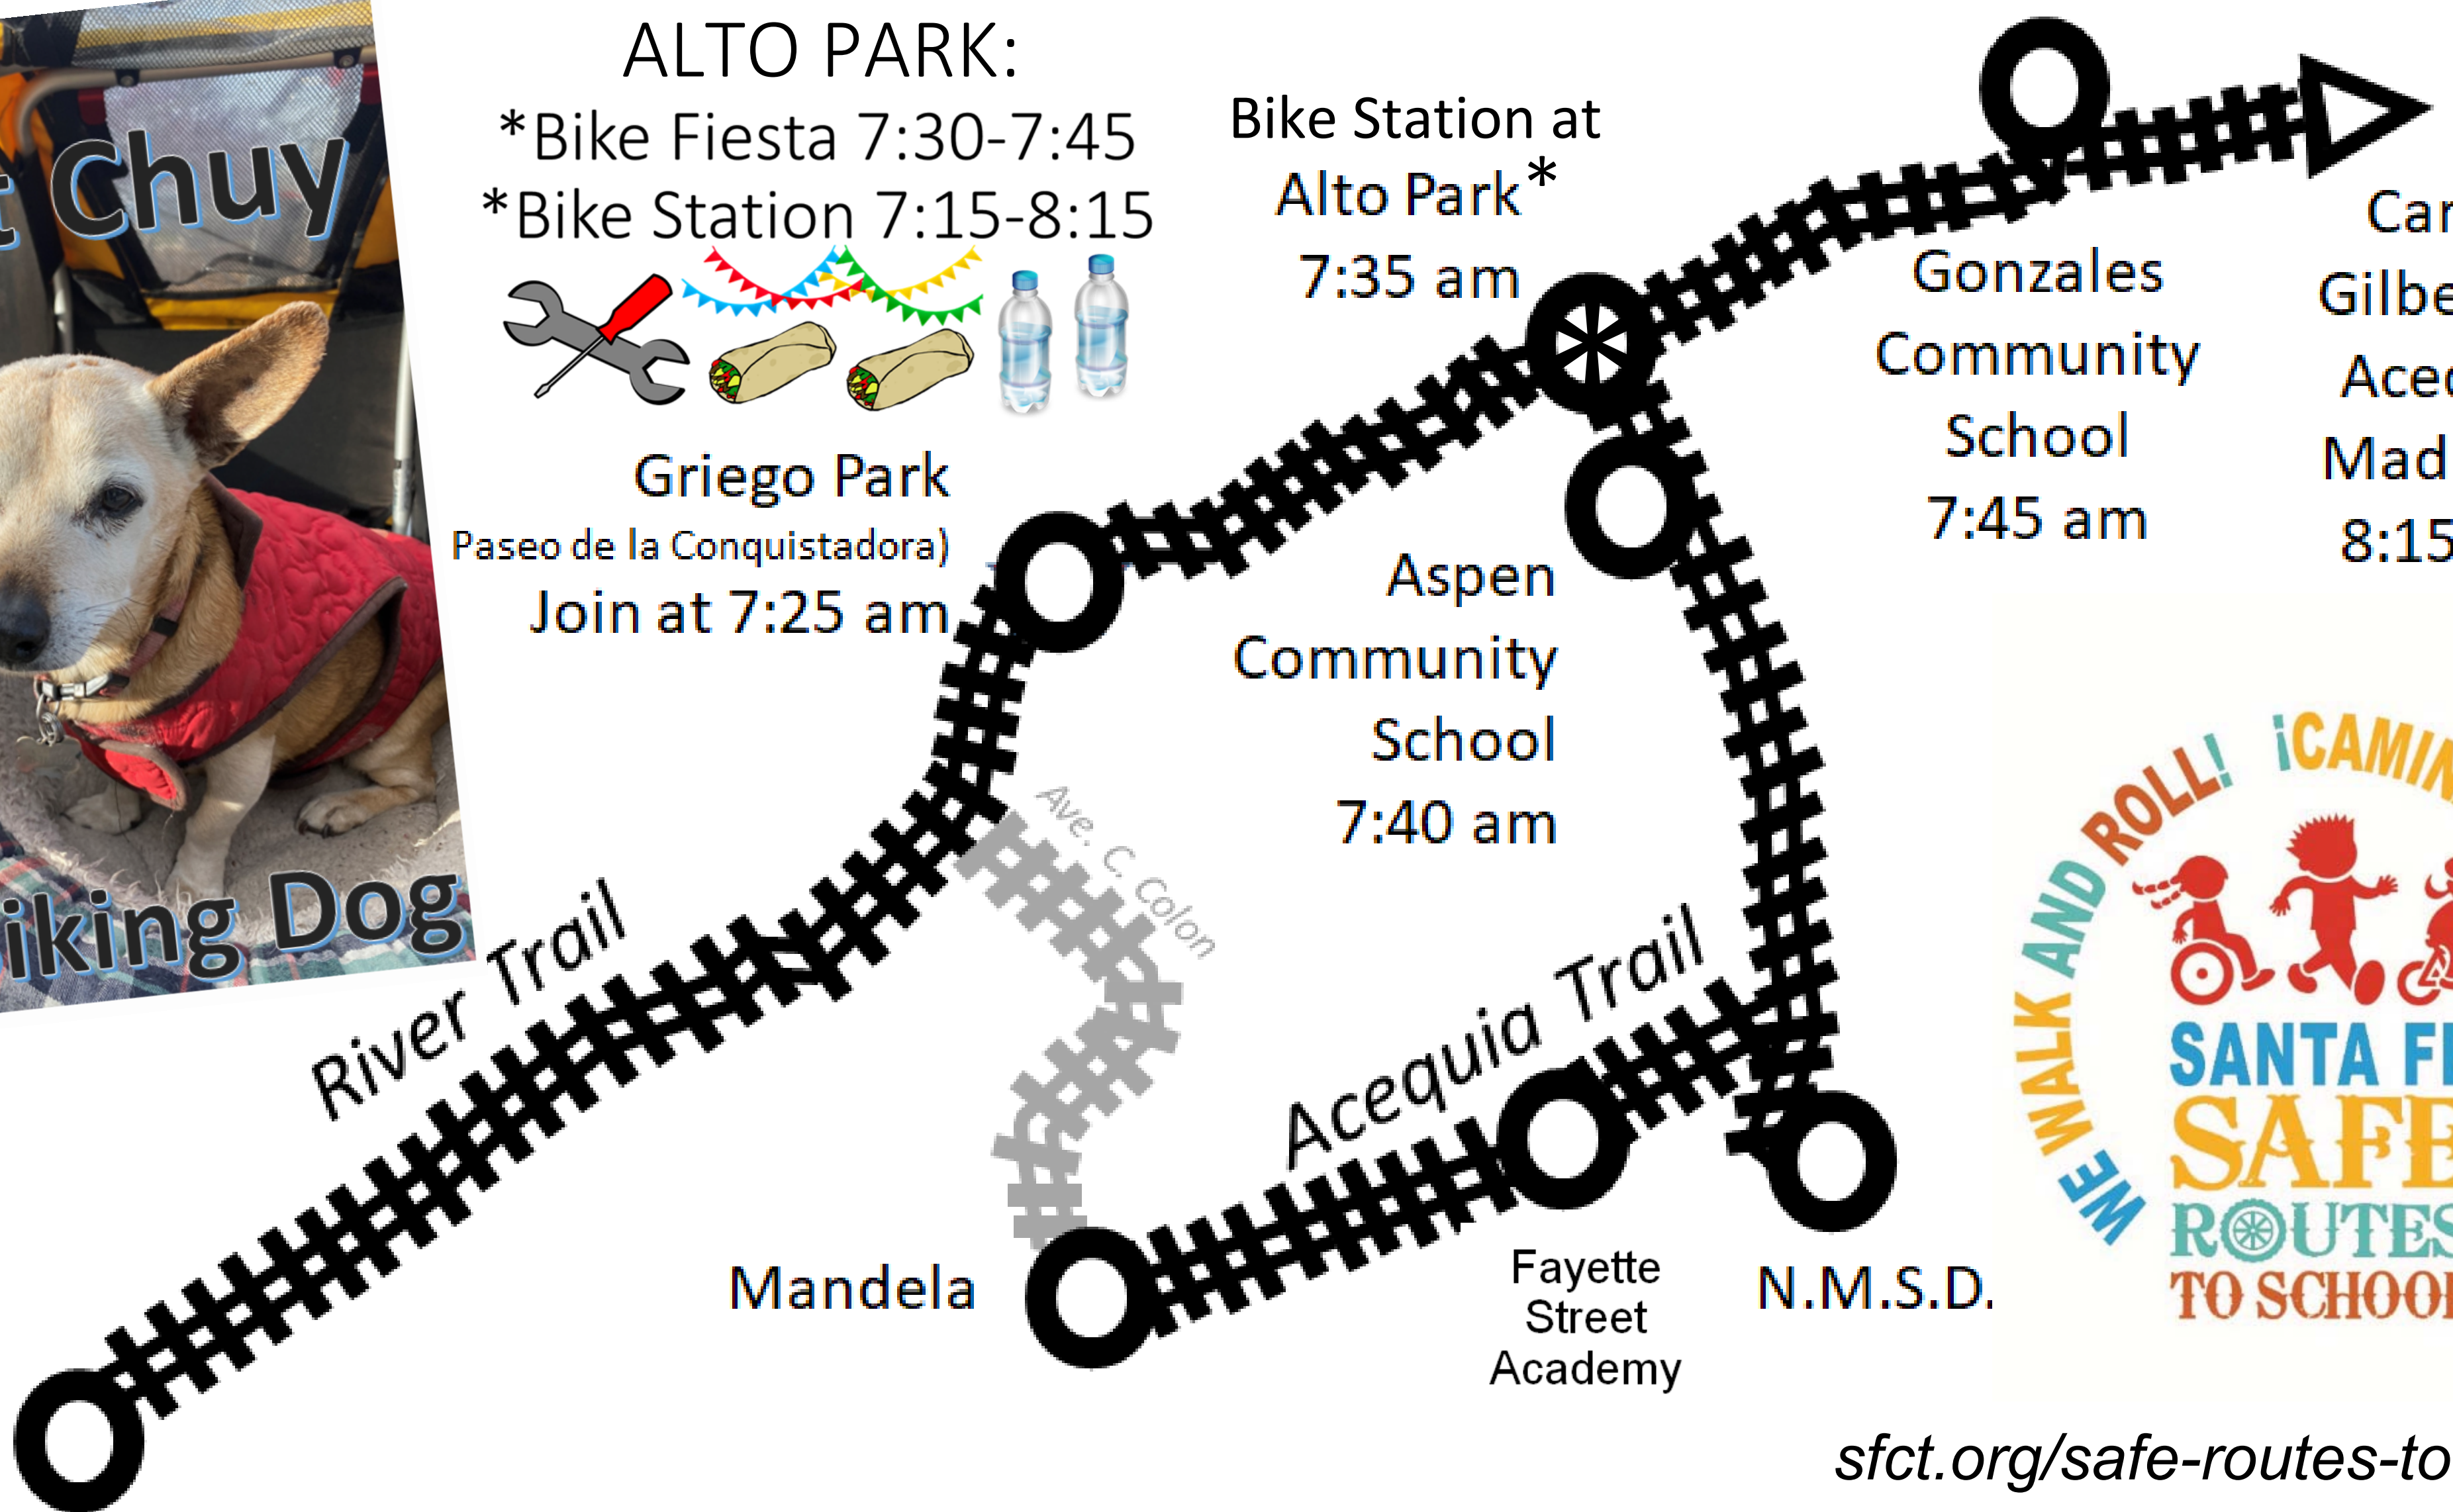

Bike-to-School

Fiesta on the River Trail

Thurs., May 4, 2023

Cruise up the River to One of Seven Schools

*Join the "Bike Train" at Frenchy's Field, Griego Park, or Alto Park
or just check in for snacks & swag at the "Bike Station" at Alto Park*

ALTO PARK:

- *Bike Fiesta 7:30-7:45
- *Bike Station 7:15-8:15

Griego Park
(Paseo de la Conquistadora)
Join at 7:25 am

Bike Station at
Alto Park*
7:35 am

Aspen
Community
School
7:40 am

Gonzales
Community
School
7:45 am

Carlos
Gilbert ES
Acequia
Madre ES
8:15 am

sfct.org/safe-routes-to-school

Frenchy's Field
(2001 Agua Fria St.)

Meet at bridge at 7 am
Bike Train departs by 7:10

Families are welcome to join
the ride, Arrive by bike or car