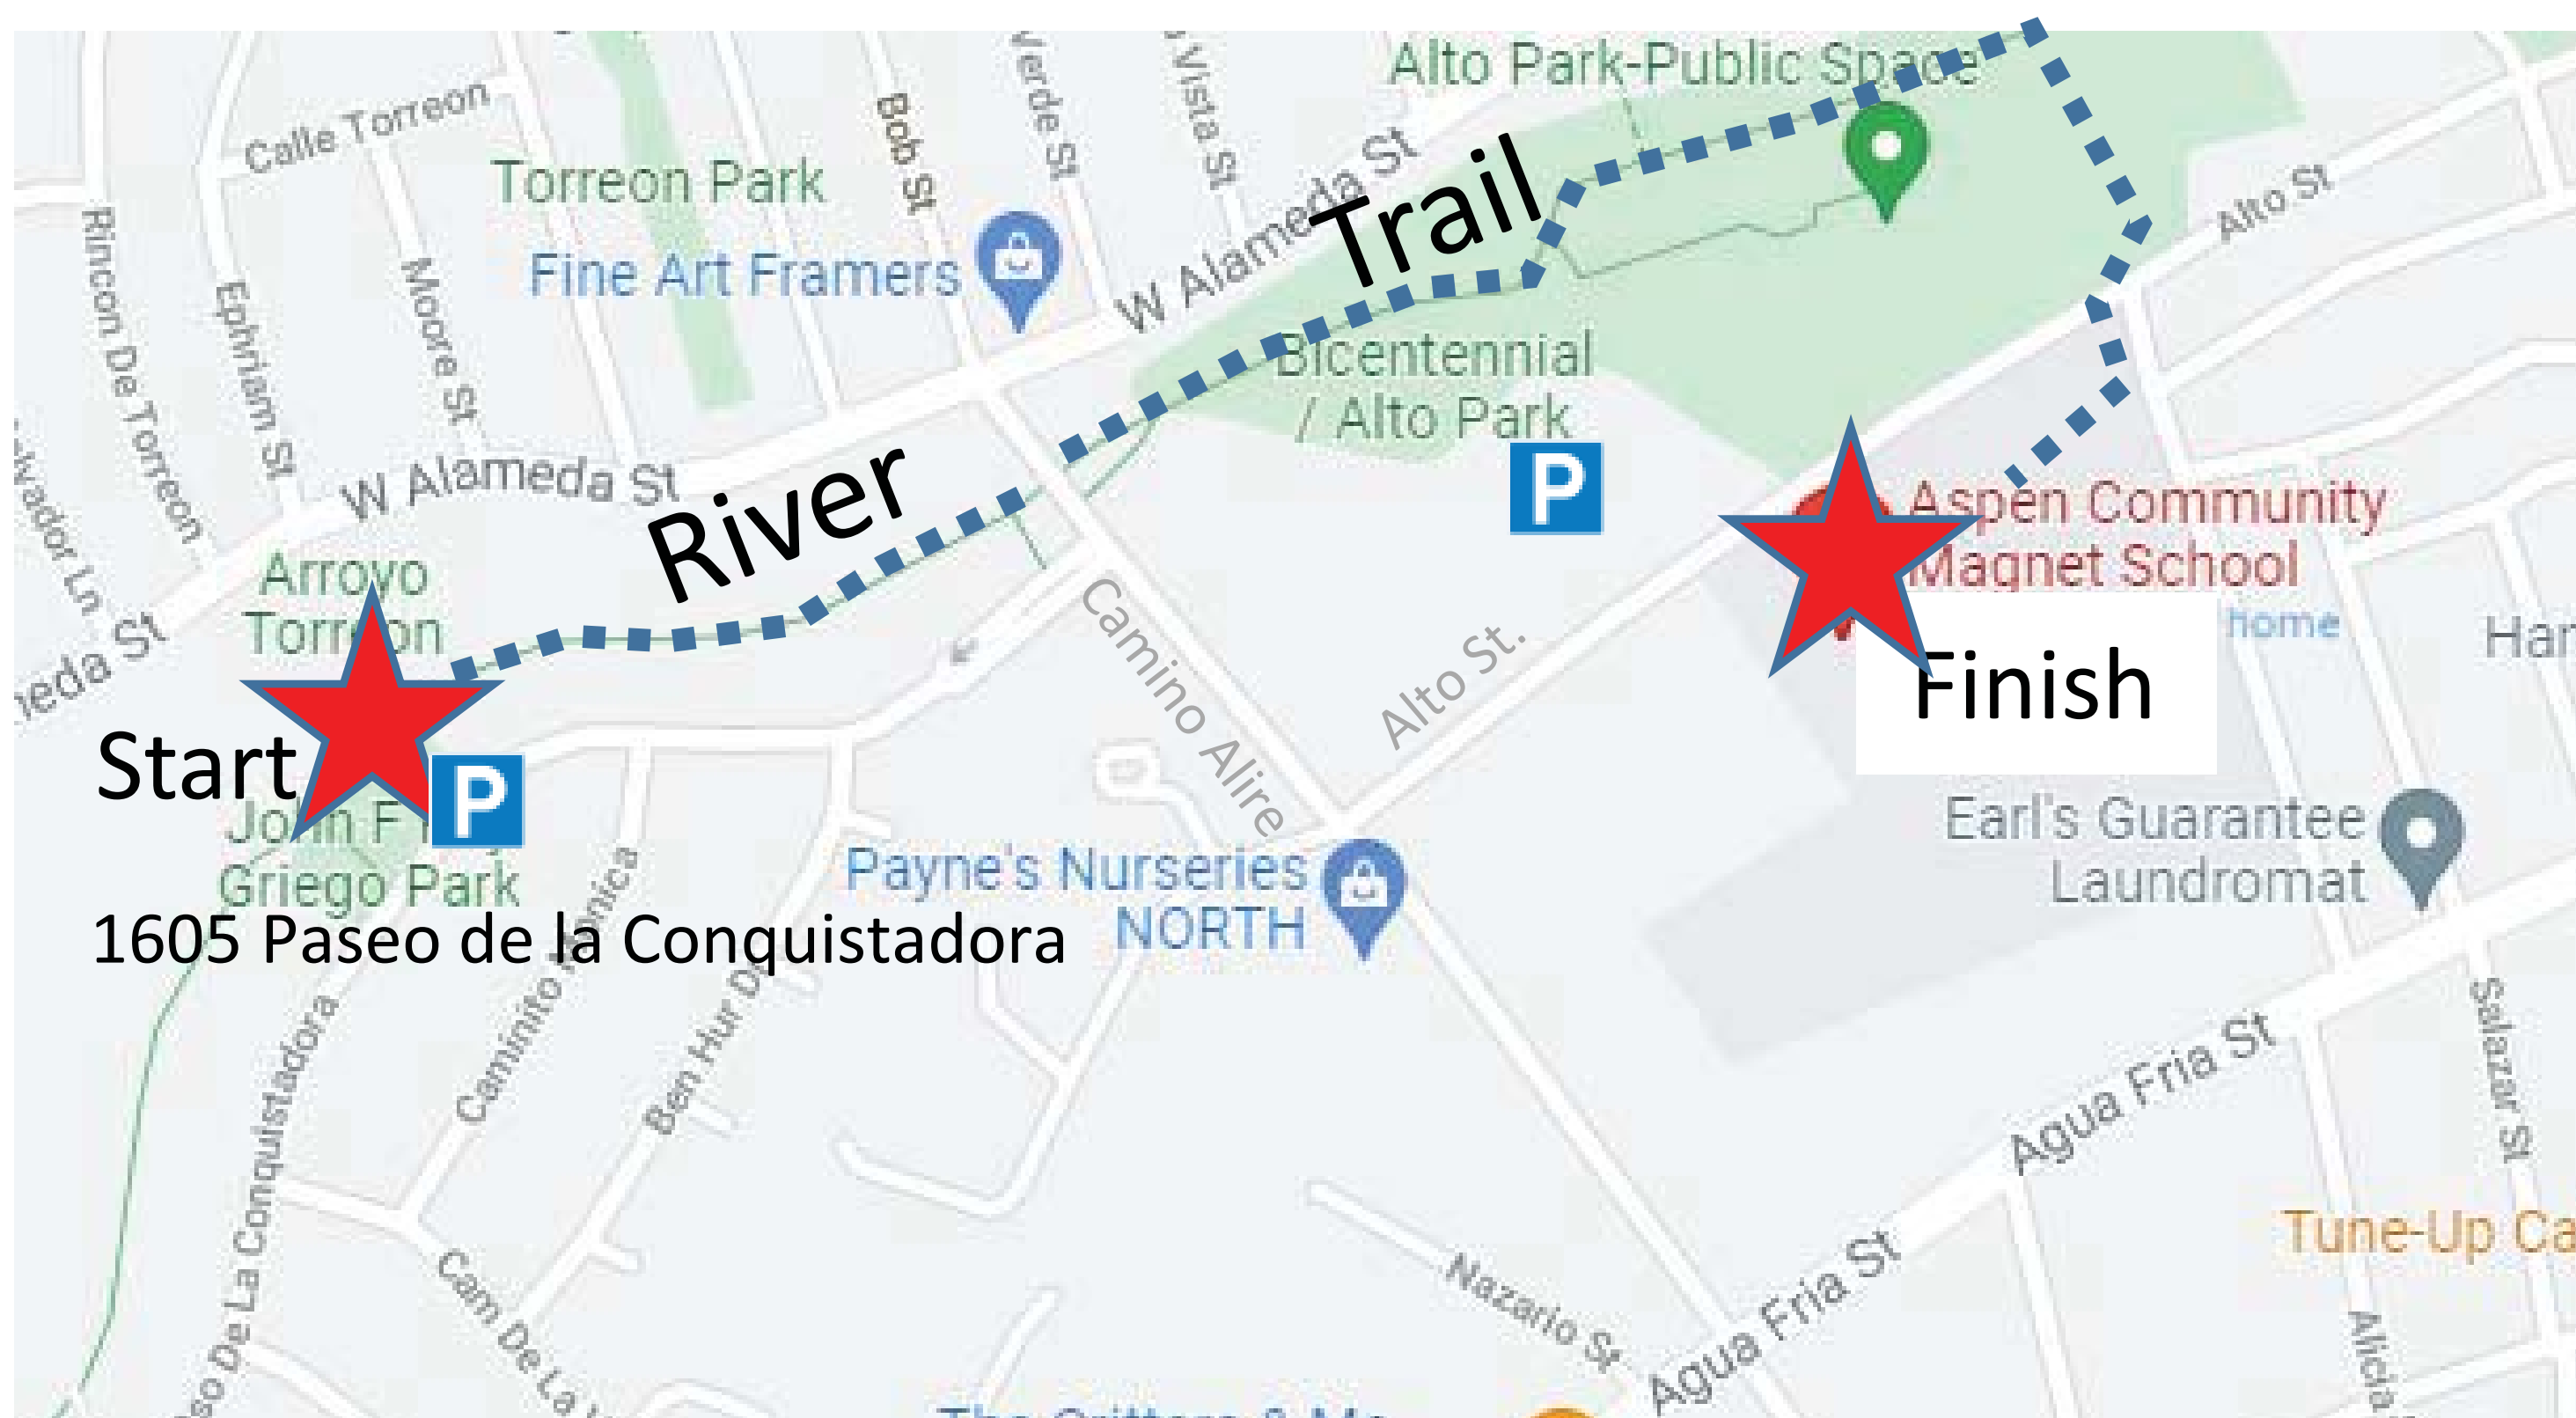

National Walk & Roll to School Day

Thurs., Oct 13, 2022

Walk to Aspen Community School

Meet at Griego Park on the River Trail,
1605 Paseo de la Conquistadora
Meet at 7:30, Depart by 7:45 am
 $\frac{3}{4}$ -mile walk on the River Trail

Families are welcome to join the walk
Arrive at Griego Park by foot, bike or car – **plenty of arking!**
Frequent participants win prizes!

Dia Nacional de Caminar y Rodar a la Escuela

Jueves, 13. de Octubre

¡Caminemos a Aspen Community School!

Nos juntamos en Griego Park en el Sendero del Río
1605 Paseo de la Conquistadora

Reunimos a 7:30 am, Salida a Aspen a 7:45 am

Caminata de ¾-milla en el Sendero del Río